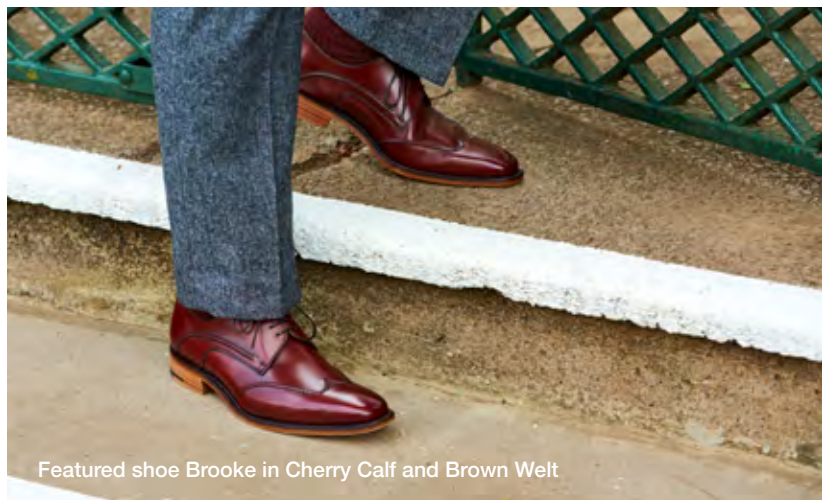

Featured shoe Brooke in Cherry Calf and Brown Welt